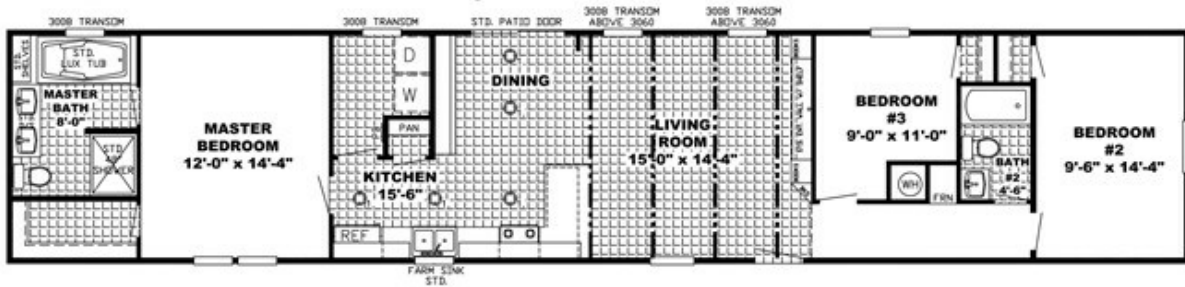

THE ANNIVERSARY ANN16763A

THE ANNIVERSARY ANN16763A Model number: 41ANN16763AH18

3 beds • 2 baths • 1216 sq.ft. • 16' width • 76' depth

Our home building facilities invest in continuous product and process improvements. Plans, dimensions, features, materials, specifications and availability are subject to change without notice or obligation. Renderings and floor plans are representative likenesses of our homes and may differ from the actual homes. We invite you to tour a Home Center near you and inspect the highest value in quality housing available or call (870) 862-4300 to speak with a Home Consultant. Copyright 2017, CMH. All rights reserved.