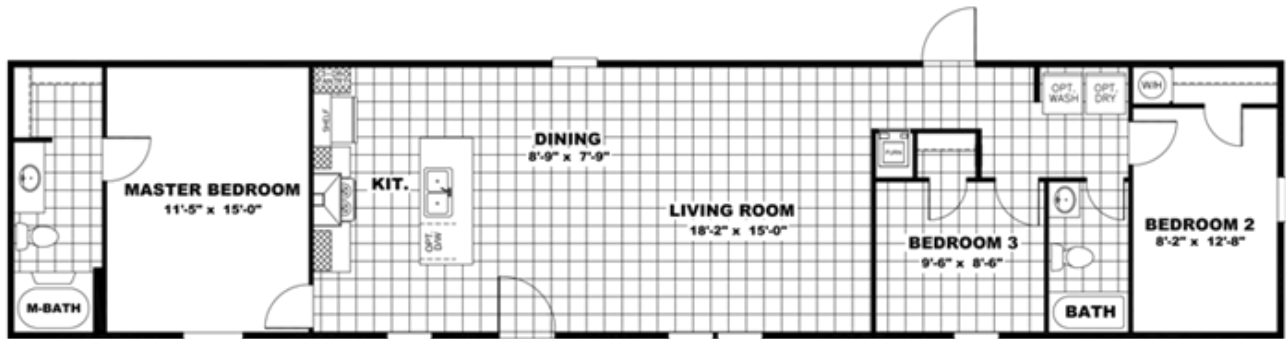

THE BREEZE

THE BREEZE

Model number: 41SSP16723AH18

3 beds • 2 baths • 1152 sq.ft. • 16' width • 72' depth

Our home building facilities invest in continuous product and process improvements. Plans, dimensions, features, materials, specifications and availability are subject to change without notice or obligation. Renderings and floor plans are representative likenesses of our homes and may differ from the actual homes. We invite you to tour a Home Center near you and inspect the highest value in quality housing available or call (870) 862-4300 to speak with a Home Consultant. Copyright 2017, CMH. All rights reserved.