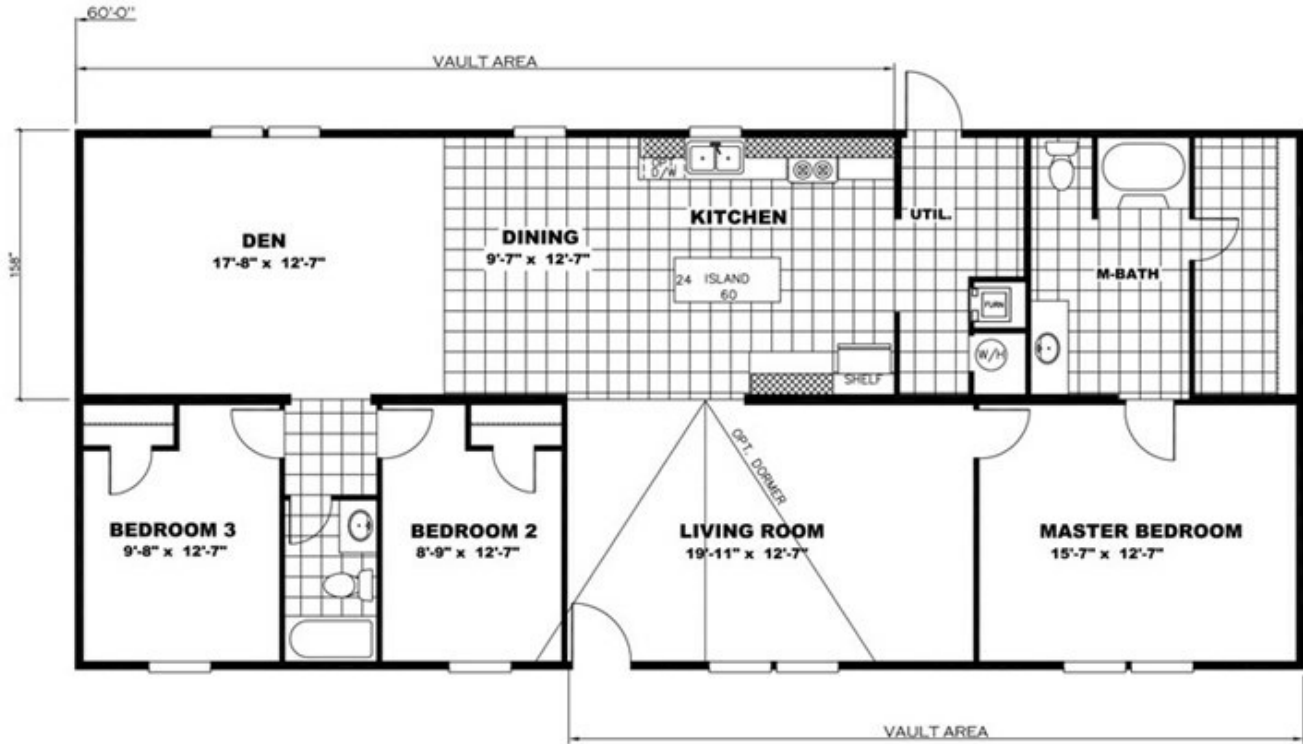

# THE HOLYFIELD Model number: 42TRU28603RH

3 beds • 2 baths • 1680 sq.ft. • 28' width • 60' depth

Our home building facilities invest in continuous product and process improvements. Plans, dimensions, features, materials, specifications and availability are subject to change without notice or obligation. Renderings and floor plans are representative likenesses of our homes and may differ from the actual homes. We invite you to tour a Home Center near you and inspect the highest value in quality housing available or call (870) 862-4300 to speak with a Home Consultant. Copyright 2017, CMH. All rights reserved.