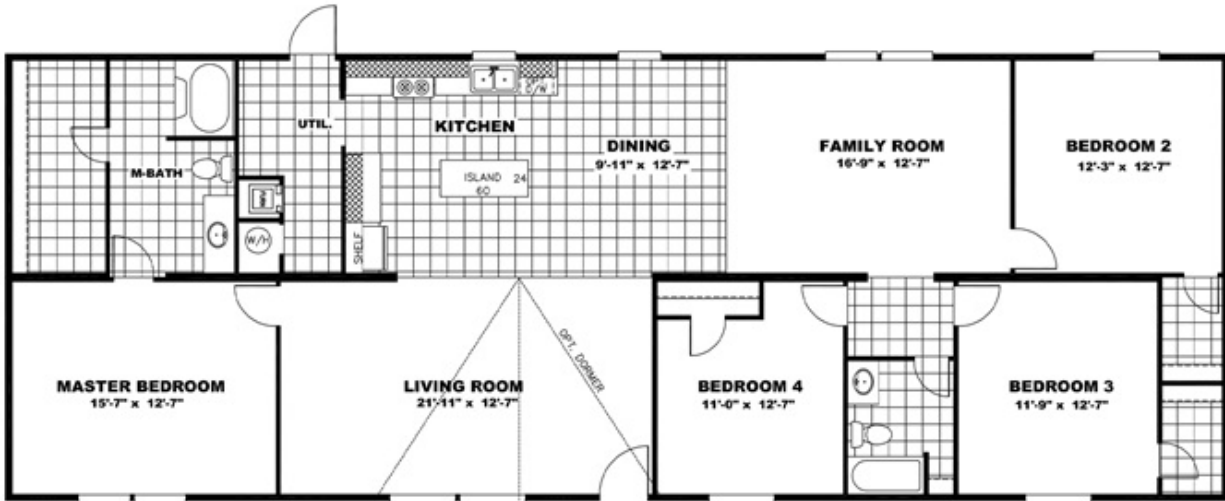

**WONDER** Model number: 42TRU28724RH18

**4 beds • 2 baths • 2016 sq.ft. • 28' width • 72' depth**

Our home building facilities invest in continuous product and process improvements. Plans, dimensions, features, materials, specifications and availability are subject to change without notice or obligation. Renderings and floor plans are representative likenesses of our homes and may differ from the actual homes. We invite you to tour a Home Center near you and inspect the highest value in quality housing available or call (870) 862-4300 to speak with a Home Consultant. Copyright 2017, CMH. All rights reserved.