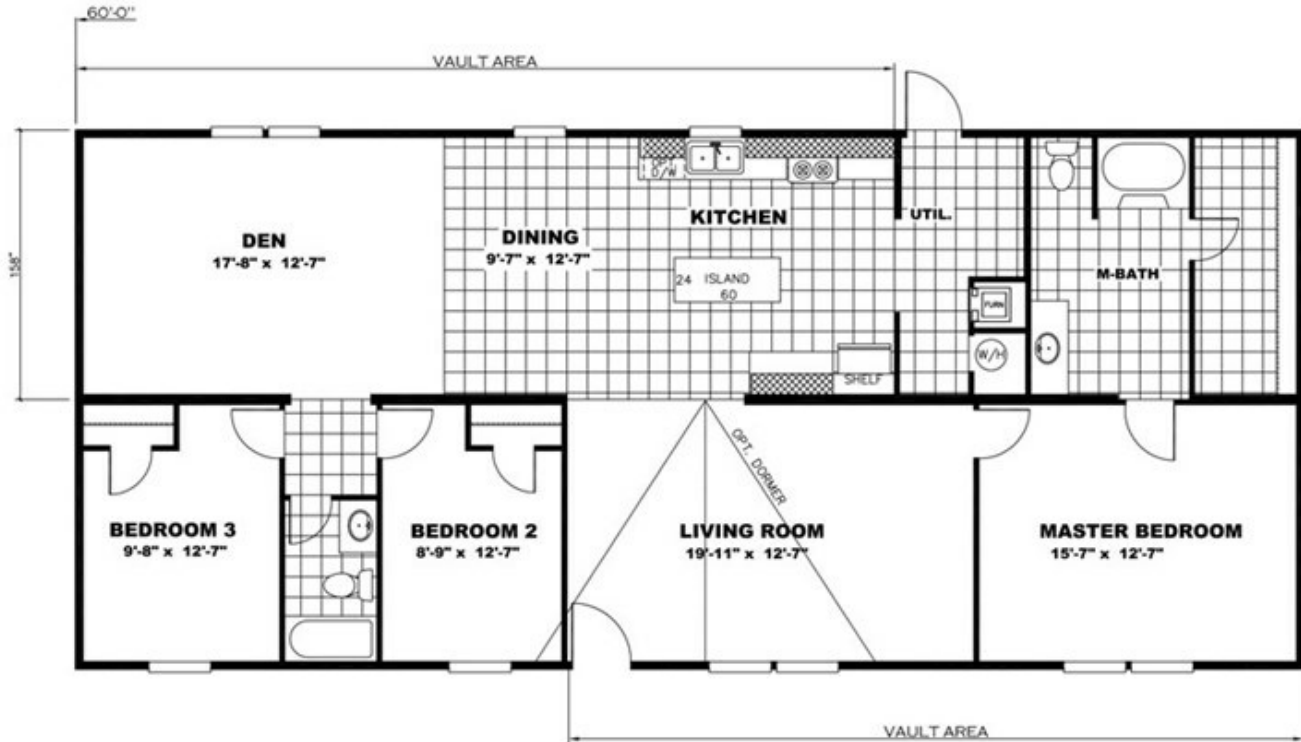

JUBILATION

JUBILATION

Model number: 42TRU28603RH18

3 beds • 2 baths • 1680 sq.ft. • 28' width • 60' depth

Our home building facilities invest in continuous product and process improvements. Plans, dimensions, features, materials, specifications and availability are subject to change without notice or obligation. Renderings and floor plans are representative likenesses of our homes and may differ from the actual homes. We invite you to tour a Home Center near you and inspect the highest value in quality housing available or call (870) 862-4300 to speak with a Home Consultant. Copyright 2017, CMH. All rights reserved.